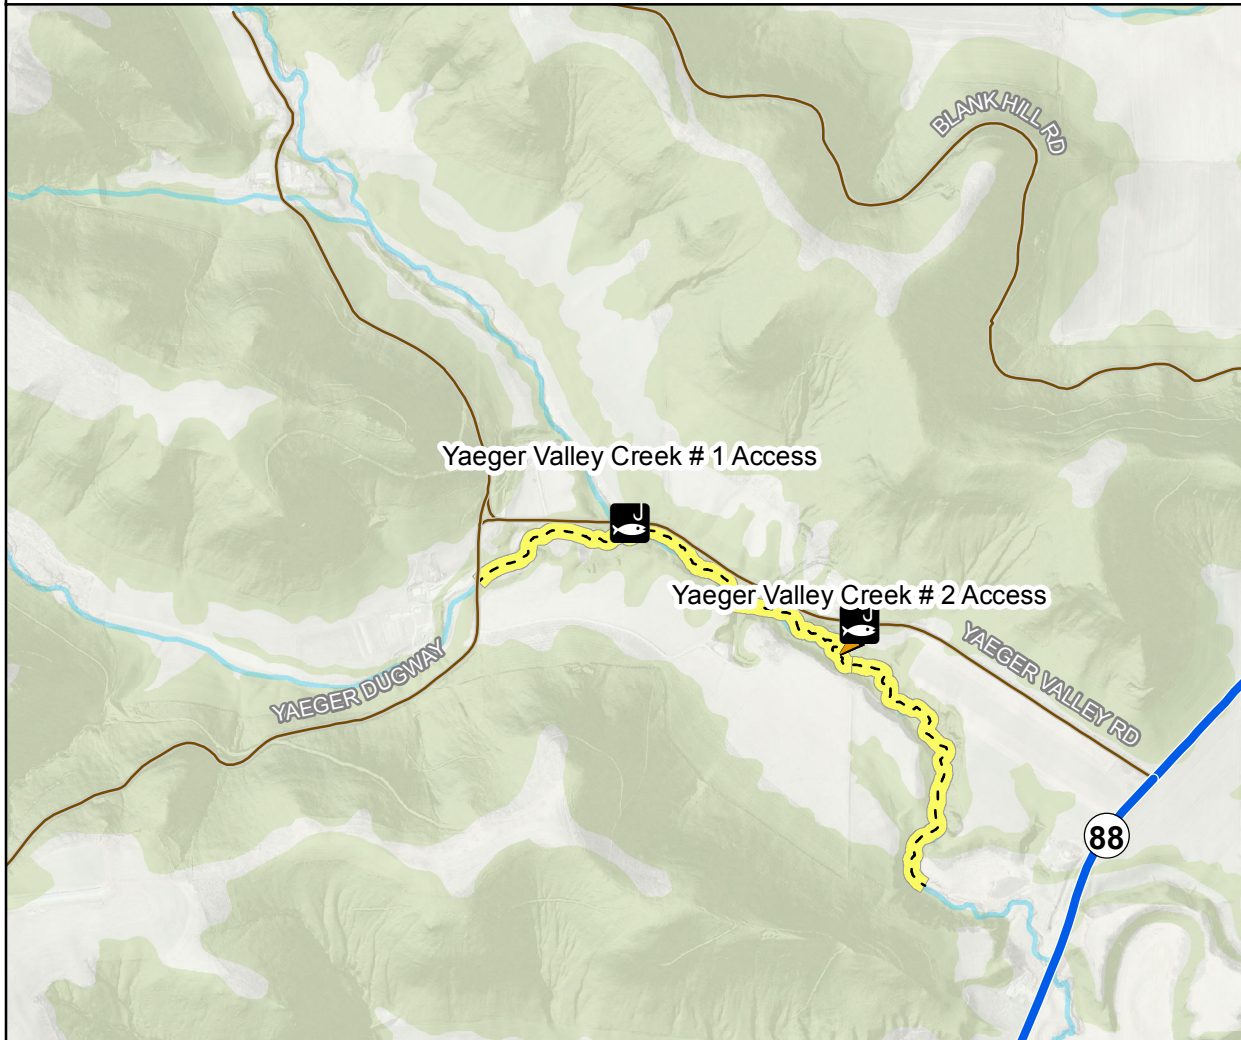

(Walk in Access Only) Yaeger Valley Creek # 1 Access

Buffalo County, WI (Overview)

Stream Name
Yaeger Valley Creek
Stream Access Coordinates
LAT 44.269021
LON -91.777402

Public Fishing easement limited to regular DNR trout seasons only.

[Click here for rules and regulations](#)

Property Owner:

Waumandee Rod & Gun Club

Access Description:

(Walk in only) South of Yaeger Valley Rd

Approx Stream Length:

3,150' both banks

Trout Stream Easement
40' Walk-in Easement on
both sides of the stream.
Please respect land owner rights
on private property.