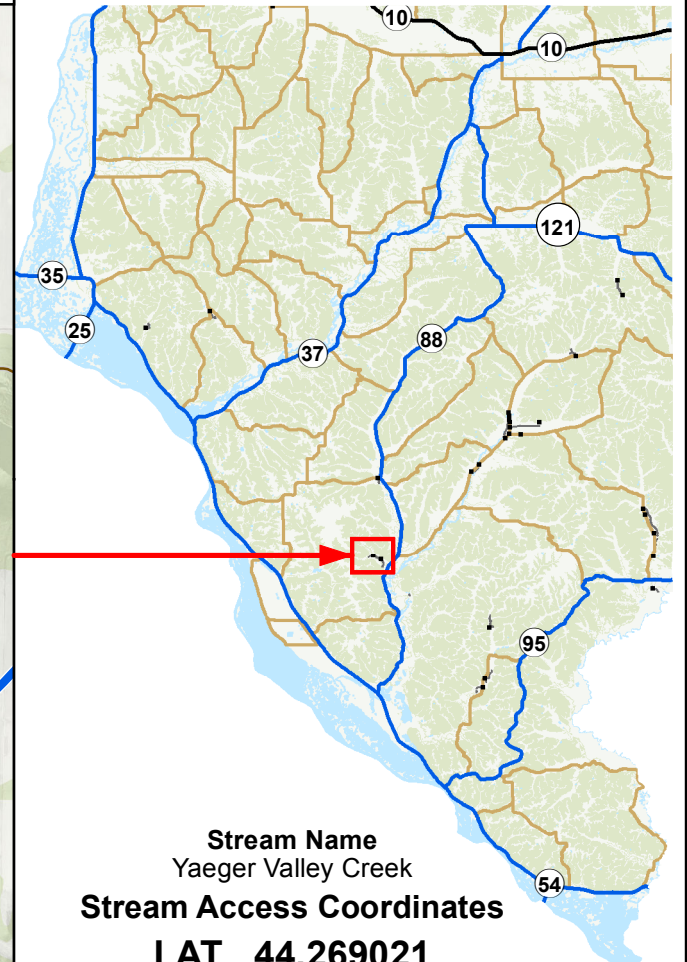

(Walk in Access Only) Yaeger Valley Creek # 1 Access

Buffalo County, WI (Overview)

Stream Name
Yaeger Valley Creek
Stream Access Coordinates
LAT 44.269021
LON -91.777402

Public Fishing easement limited to regular DNR trout seasons only.

[Click here for rules and regulations](#)

Property Owner:

Waumandee Rod & Gun Club

Access Description:

(Walk in only) South of Yaeger Valley Rd

Approx Stream Length:

3,150' both banks

Trout Stream Easement
40' Walk-in Easement on
both sides of the stream.
Please respect land owner rights
on private property.